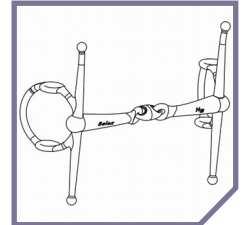

Tranz Angled Lozenge Nelson

Available in 16mm (8023-NG)

See Video

Scan or visit website

The NS Nelson cheeks (full cheeks) reinforce the turning aid, reduce friction and lessen the chance of rubbing. Brilliant where precise steering is required, for instance the directional control needed for jumping 'skinnies' or corners. The two rein options allow the rider to have varying degrees of control being able to differentiate between the snaffle rein and the running cheek rein that provides poll pressure. However, many riders successfully only employ the running cheek rein which maximises on control and lift from the shoulder. Use either in conjunction with our own rolled leather cheeks, aesthetically pleasing and softer in their action, or our rope cheeks that have a faster action.

| CODE | MOUTHPIECE | THICKNESS | DRESSAGE LEGAL | RING SIZE | 4 1/2" 114mm | 4 3/4" 120mm | 5" 127mm | 5 1/4" 133mm | 5 1/2" 140mm | 5 3/4" 146mm | 6" 152mm | 6 1/4" 159mm | 6 1/2" 165mm |
|---------|------------|-----------|----------------|-----------|-----------------|-----------------|-------------|-----------------|-----------------|-----------------|-------------|-----------------|-----------------|
| 8023-NG | TRANZ | 16mm | N | NA | | | | | | | | | |